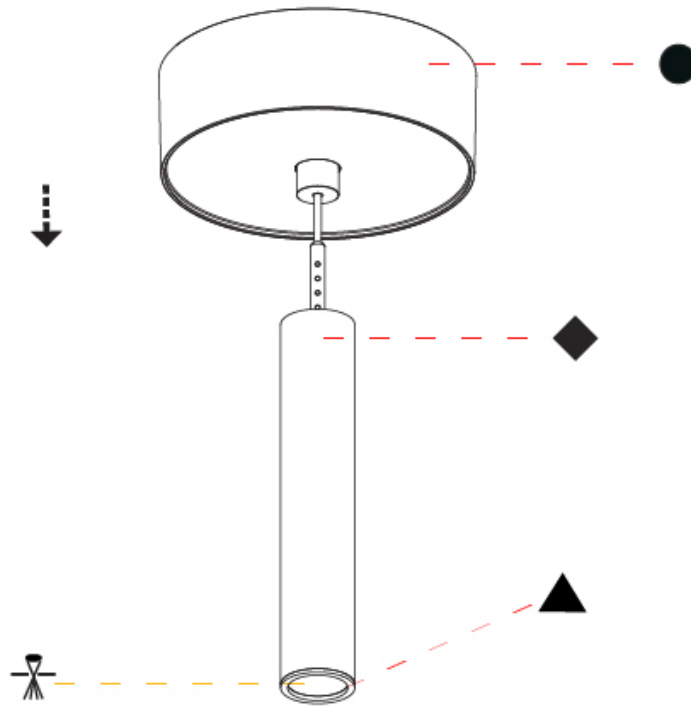

Shape: Cylinder
 Diameter (mm): 28
 Diameter (in): 1 1/8
 Height (mm): 150
 Height (in): 5 7/8
 Max. Overall Height (mm): 2150
 Max. Overall Height (in): 84 3/8
 Light Distribution: Downlight
 Weight (kg): 0.422
 Weight (lbs): 0.93
 Fixture Finish: SSR / BKV / CWI / CRY / HAB / UFT / ITA / RUA / FTG / MYG / LOD / PUS / FRO / FUP / KIA / POP / BLS / SPG / MEY / GOH / GUM / CHC / COM / ABZ / JAG / OBR / MOS / ROR
 Fixture Material: Aluminum
 Cable Details: 2000mm or 4000mm Black Cable

PHYSICAL

Shape: Cylinder
 Diameter (mm): 28
 Diameter (in): 1 1/8
 Height (mm): 150
 Height (in): 5 7/8
 Max. Overall Height (mm): 2150
 Max. Overall Height (in): 84 5/8
 Min. Recessing Depth (mm): 75
 Min. Recessing Depth (in): 2 15/16
 Light Distribution: Downlight
 Weight (kg): 0.422
 Weight (lbs): .930
 Diffuser: Shine Ring - Opal / Yellow / Orange / Red / Blue / Green
 Fixture Finish: SSR / BKV / CWI / CRY / HAB / UFT / ITA / RUA / FTG / MYG / LOD / PUS / FRO / FUP / KIA / POP / BLS / SPG / MEY / GOH / GUM / CHC / COM / ABZ / JAG / OBR / MOS / ROR
 Fixture Material: Aluminum
 Cable Details: 2000mm or 4000mm Black Cable
 Cut-out Measurements: 68mm / 2 11/16"

Shape: Cylinder
 Diameter (mm): 28
 Diameter (in): 1 1/8
 Height (mm): 150
 Height (in): 11 13/16
 Max. Overall Height (mm): 2150
 Max. Overall Height (in): 84 5/8
 Light Distribution: Downlight
 Weight (kg): 0.422
 Weight (lbs): 0.93
 Diffuser: Shine Ring - Opal / Yellow / Orange / Red / Blue / Green
 Fixture Finish: SSR / BKV / CWI / CRY / HAB / UFT / ITA / RUA / FTG / MYG / LOD / PUS / FRO / FUP / KIA / POP / BLS / SPG / MEY / GOH / GUM / CHC / COM / ABZ / JAG / OBR / MOS / ROR
 Fixture Material: Aluminum
 Cable Details: 2000mm or 4000mm Cable - Color 01 to 10

OPTICAL

Optic°: 24 / 32 / 58

RATINGS AND CERTIFICATIONS

Certified By: Certified for North American Standards
 IP rating: IP20

HANGOVER PLUG SHINE MONOPOINT SURFACE CANOPY SUSPENSION

A30847-

PROJECT	_____
TYPE	_____
SPECIFIER	_____
QUANTITY	_____
DATE	_____