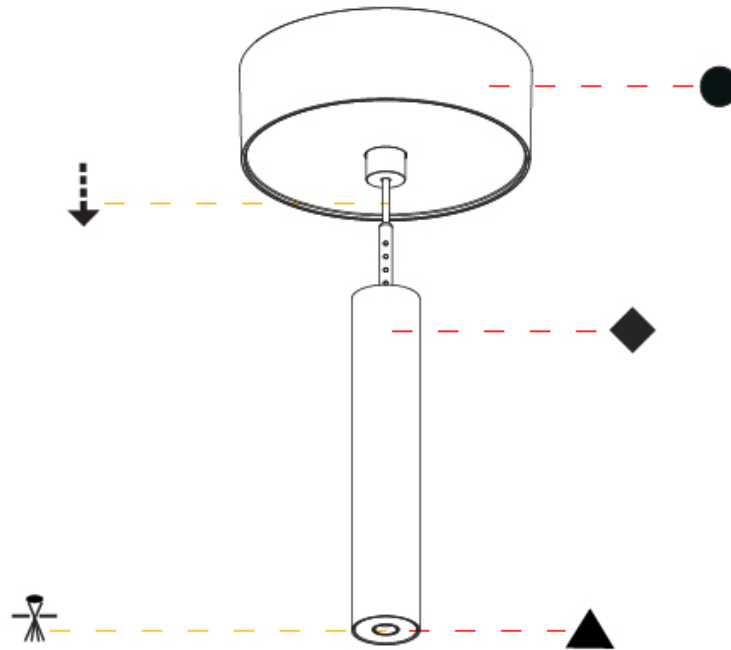

Shape: Cylinder
 Diameter (mm): 28
 Diameter (in): 1 1/8
 Height (mm): 150
 Height (in): 5 7/8
 Max. Overall Height (mm): 2150
 Max. Overall Height (in): 84 3/8
 Light Distribution: Downlight
 Weight (kg): 0.422
 Weight (lbs): 0.93
 Fixture Finish: SSR / BKV / CWI / CRY / HAB / UFT / ITA / RUA / FTG / MYG / LOD / PUS / FRO / FUP / KIA / POP / BLS / SPG / MEY / GOH / GUM / CHC / COM / ABZ / JAG / OBR / MOS / ROR
 Fixture Material: Aluminum
 Cable Details: 2000mm or 4000mm Black Cable

OPTICAL

Optic°: 24 / 32 / 34 / 55 / 58

RATINGS AND CERTIFICATIONS

Certified By: Certified for North American Standards
 IP rating: IP20

HANGOVER PLUG MONOPOINT SURFACE CANOPY SUSPENSION

A30824-

PROJECT
TYPE
SPECIFIER
QUANTITY
DATE

Shape: Cylinder
 Diameter (mm): 28
 Diameter (in): 1 1/8
 Height (mm): 150
 Height (in): 5 7/8
 Max. Overall Height (mm): 2150
 Max. Overall Height (in): 84 3/8
 Min. Recessing Depth (mm): 75
 Min. Recessing Depth (in): 2 15/16
 Light Distribution: Downlight
 Weight (kg): 0.274
 Weight (lbs): 0.60
 Fixture Finish: SSR / BKV / CWI / CRY / HAB / UFT / ITA / RUA / FTG / MYG / LOD / PUS / FRO / FUP / KIA / POP / BLS / SPG / MEY / GOH / GUM / CHC / COM / ABZ / JAG / OBR / MOS / ROR
 Fixture Material: Aluminum
 Cable Details: 2000mm or 4000mm Black Cable
 Cut-out Measurements: 68mm / 2 11/16"